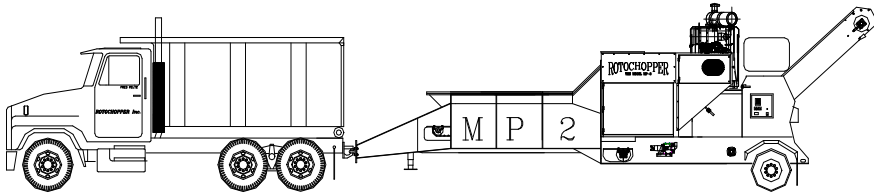

ROTOCHOPPER[®]

MP2

Made In The USA

Compact & Maneuverable

Perfect In One Pass[™]

MP2 Mobile Wood Grinder / Colorizer Product Specifications

Perfect In One Pass™

MP2 Mobile Wood Grinder / Colorizer

- Length: 35'
- Width: 8' 3"
- Height: 12'
- Weight: 26,500 lbs.

Power Supply

- 275 HP John Deere 6068
- 275 HP CAT C7 diesel
- 260 HP Cummins QSB 6.7
- 80 gallon fuel capacity
- PT Tech micro processor engaged HTPO - Clutch

Feed System

- 56" W x 18" H infeed clearance
- 56" W x 12' L steel belt infeed conveyor
- 56" W x 32" W power feed roller
- Hydraulic power feed down pressure

Power Application System / Colorizer

- 60 GPM water pump
- SP 10 color pump

Conveyor Discharge

- 48" W with 10' dump height

Trailer (Axles, Hitches)

- 1 - 20,000 lb axle
- Pintle hitch
- Air brakes
- DOT lighting

Options

- Reversible radiator fan
- 12" Magnetic head pulley
- Wireless remote control